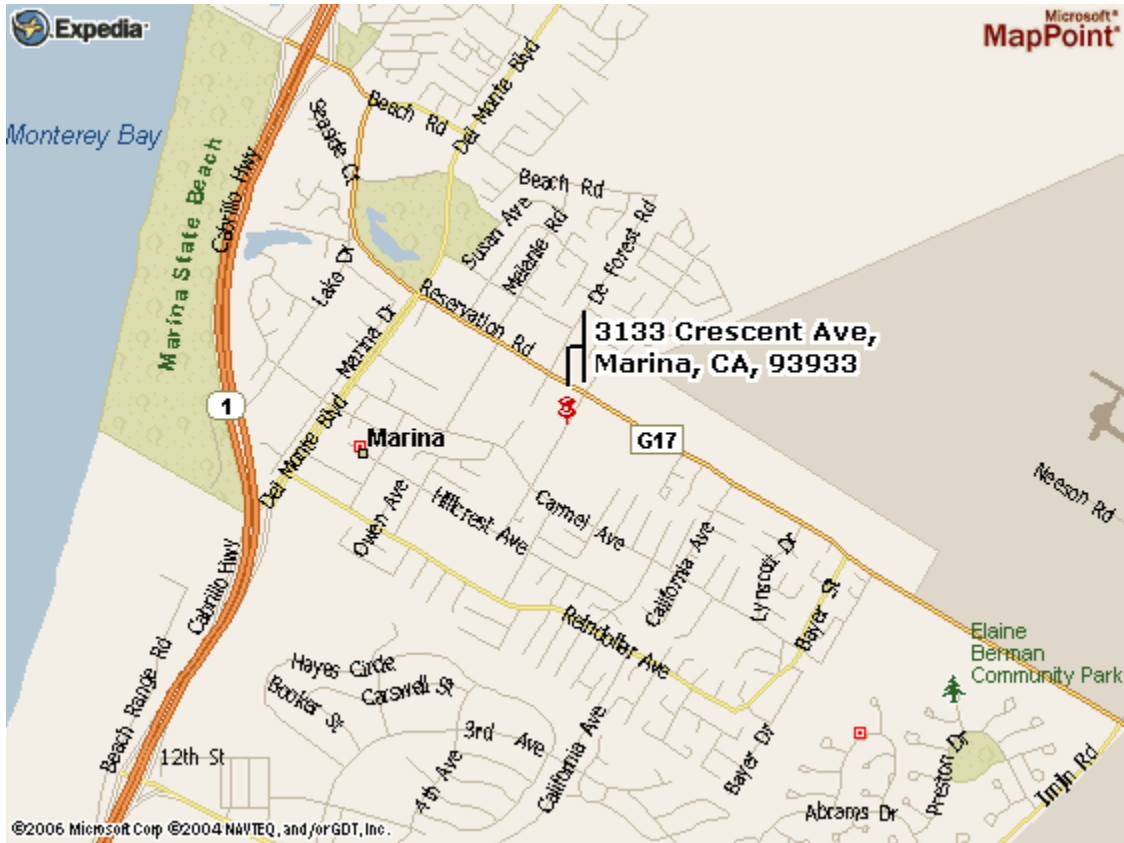

VFW POST 811
3133 Crescent Avenue
Marina, CA
(831) 384-7668

From Monterey:

Take Hwy 1 North towards Marina
Take first exit into Marina (Del Monte Blvd)
Turn right onto Reservation Road
Turn right onto Crescent Ave (Chevron & 7-Eleven are on the corners)
Arrive at VFW Post 811 (blue building on the right)

From Salinas:

Take Blanco Road towards Marina
Turn right onto Reservation Road
Turn left onto Crescent Ave (7-Eleven & Chevron are on the corners)
Arrive at VFW Post 811 (blue building on the right)